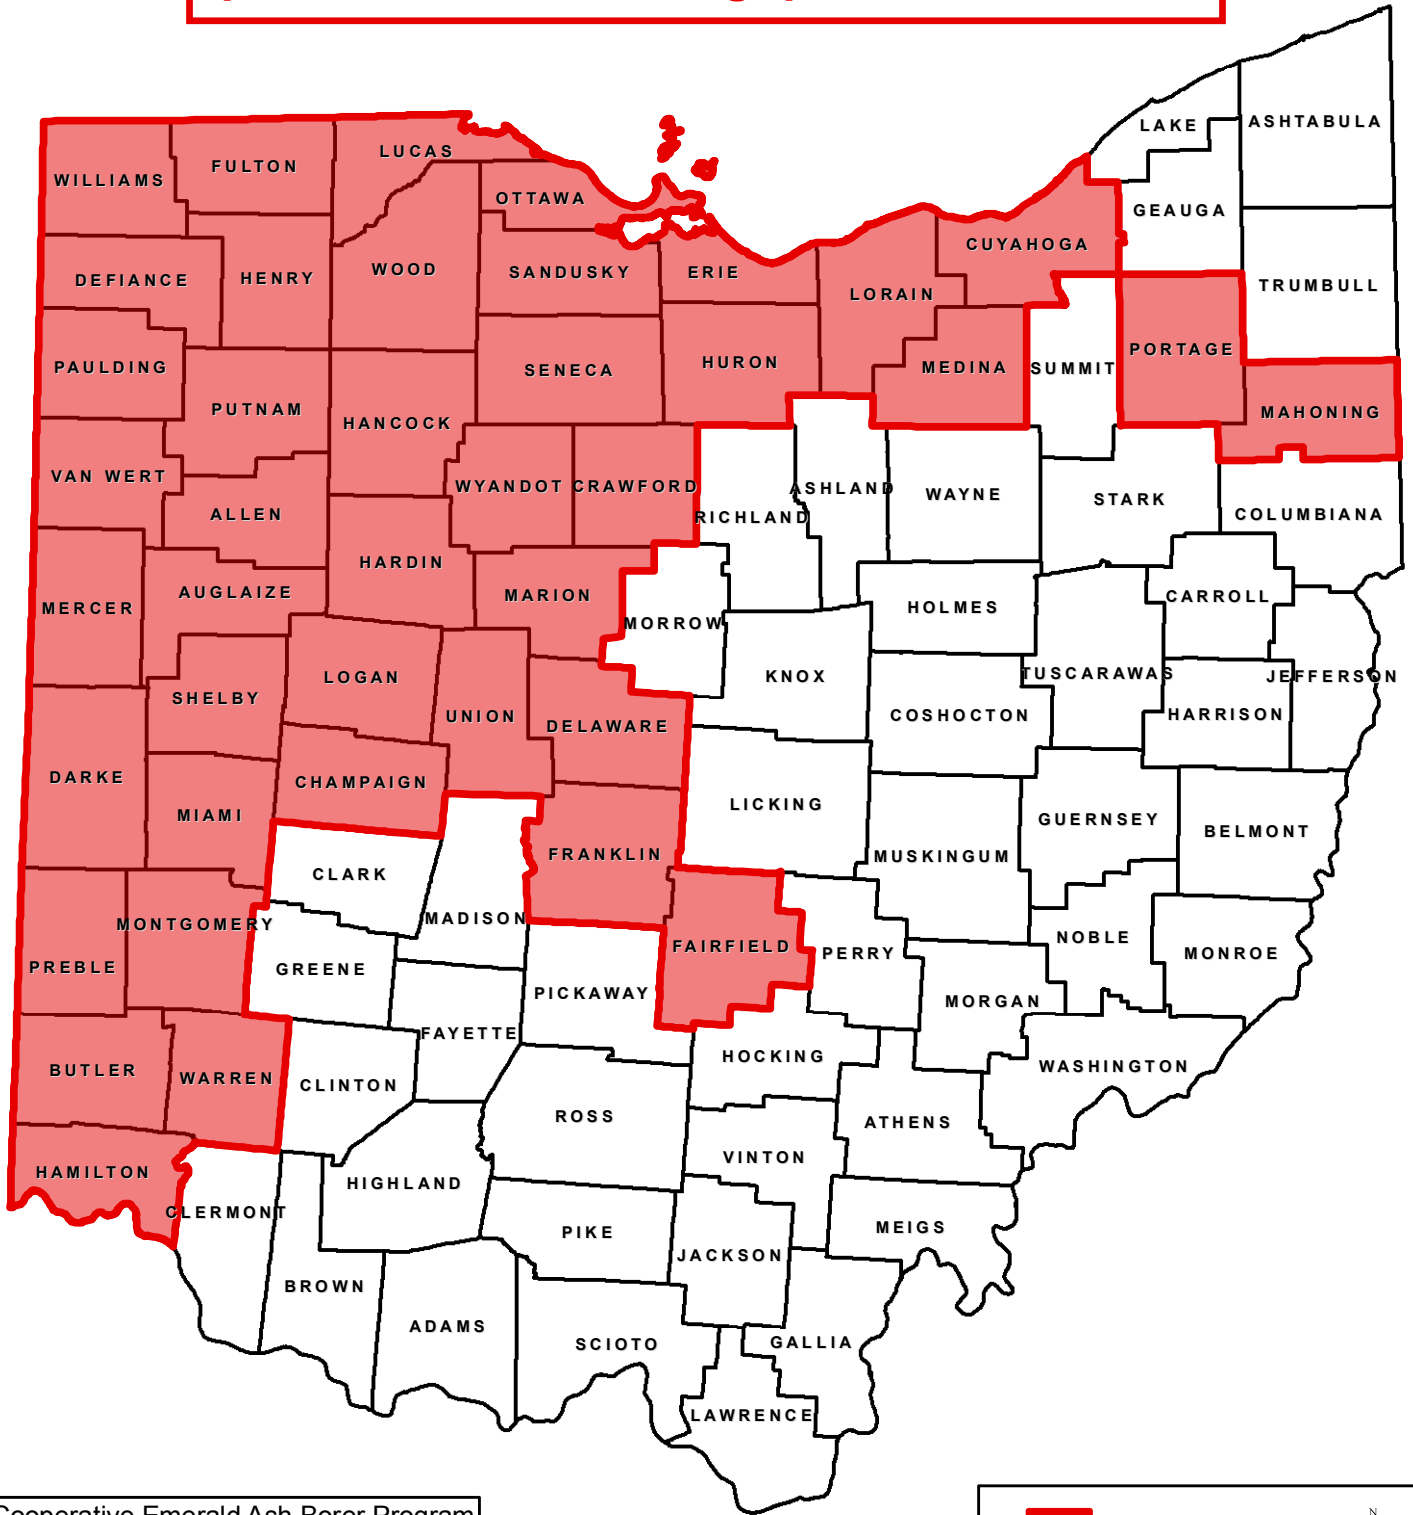

Firewood for Sale

Two full-size pick-up truck loads (8 foot box) equals one full cord, whether the wood is stacked carefully so it is about level with the truck box sides, or is thrown into the truck box with the top of the pile about as high as the cab.

We had 10 acres of hardwood logged and have about 1,000 cords on the ground ready to cut and load. There is also a huge pile of cull logs, 24" in dia. 8-16' long if you have a skid loader you may load them on a flatbed. (we will price that separately)

\$25.00 per pick-up load

Please call or email for reservations.

513-919-8235 info1@tri-valleypacas.com

TRI-VALLEY ALPACAS, INC.

8395 NUMBER NINE ROAD BROOKVILLE OHIO, 45309

PHONE 937-884-8884 CELL 513-919-8235 FAX 937-884-7463

www.tri-valleypacas.com

Ohio's Emerald Ash Borer Quarantine

Ash tree material and hardwood firewood prohibited from leaving quarantined areas.

Cooperative Emerald Ash Borer Program
Ohio Department of Agriculture
Division of Plant Industry
USDA/APHIS/PPQ
U.S. Forest Service
OSU – OARDC/Extension
Ohio Department of Natural Resources